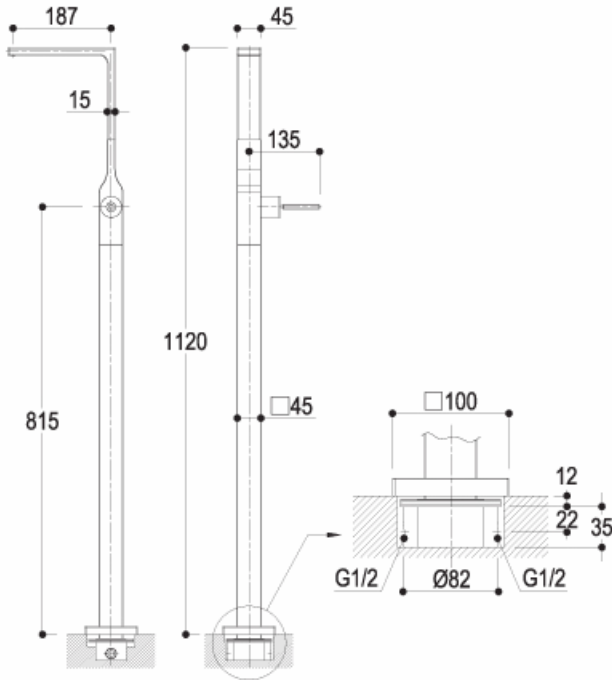

**WATERBLADE\_J**

design Peter Jamieson

**HOB A1476**

Colonna lavabo da terra | Standing floor basin mixer

cromo | chrome

nichel spazzolato | brushed nickel